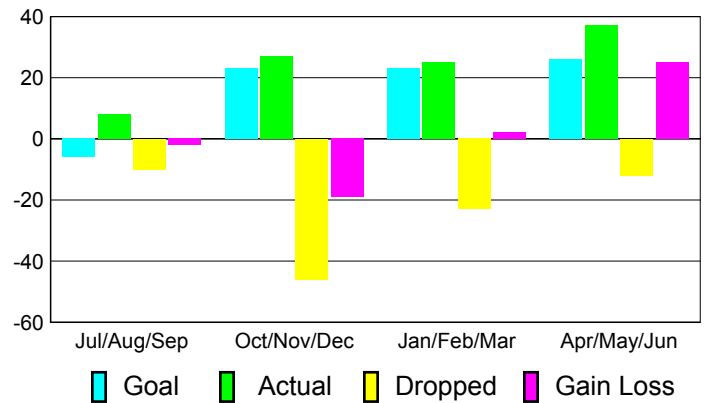

Membership Results 2010-2011

Goal, New, Dropped, Gain/Loss

Comparison of Membership Gain/Loss

Current Year Compared to the Previous Year