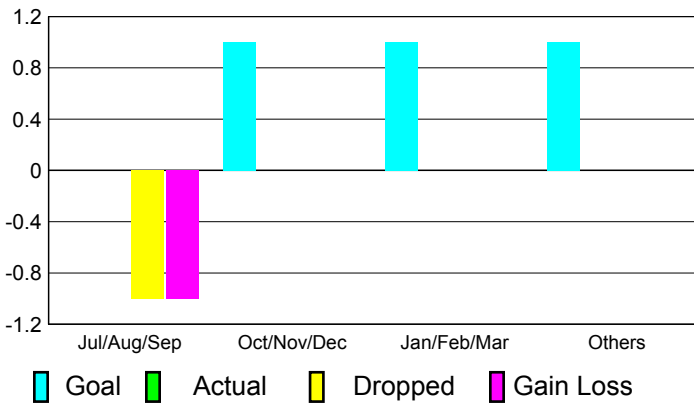

2010-2011 GMT Reports for District (or Undistricted) **District 104 D**

GMT: **JON BJARNI THORSTEINSSO** Location: **NORWAY**

GMT CA: **4**

CLUBS

Club Results
2010-2011

Clubs
2009-2010

Month	New Club Goal	Actual New Clubs	Actual Dropped Clubs	Gain/Loss of Clubs	Gain/Loss of Clubs
Jul/Aug/Sep	0	0	-1	-1	0
Oct/Nov/Dec	1	0	0	0	0
Jan/Feb/Mar	1	0	0	0	0
Apr/May/June	1	0	0	0	0
Totals	3	0	-1	-1	0

Club Results 2010-2011

Goal, New, Dropped, Gain/Loss

Comparison of Club Gain/Loss

Current Year Compared to the Previous Year

YTD Status Quo Clubs 2010-2011

Status Quo Clubs Compared to Status Quo Members

MEMBERSHIP