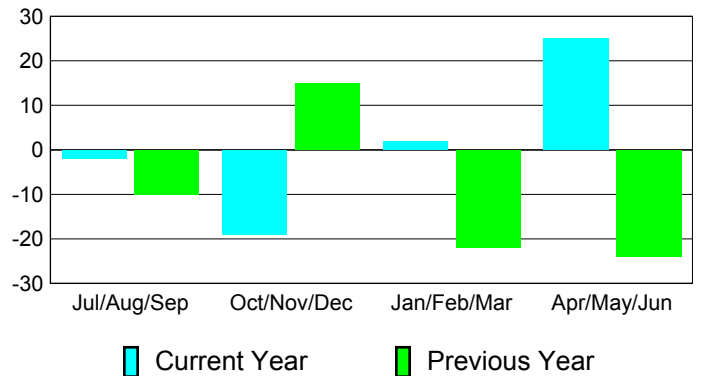

Membership Results
2010-2011

Membership
2009-2010

Month	Net Memb Goal	Actual New Memb	Actual Dropped Memb	Gain/Loss of Memb	Gain/Loss of Memb
Jul/Aug/Sep	-6	8	-10	-2	-10
Oct/Nov/Dec	23	27	-46	-19	15
Jan/Feb/Mar	23	25	-23	2	-22
Apr/May/June	26	37	-12	25	-24
Totals	66	97	-91	6	-41

Membership Results 2010-2011

Goal, New, Dropped, Gain/Loss

Comparison of Membership Gain/Loss

Current Year Compared to the Previous Year

Gender Comparison 2010-2011

Jul/Aug/Sep

Oct/Nov/Dec

Jan/Feb/Mar

Apr/May/June

Male

Female